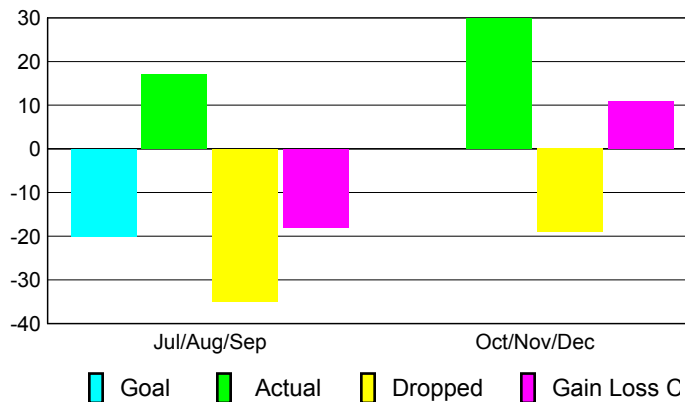

Membership Results 2010-2011

Goal, New, Dropped, Gain/Loss